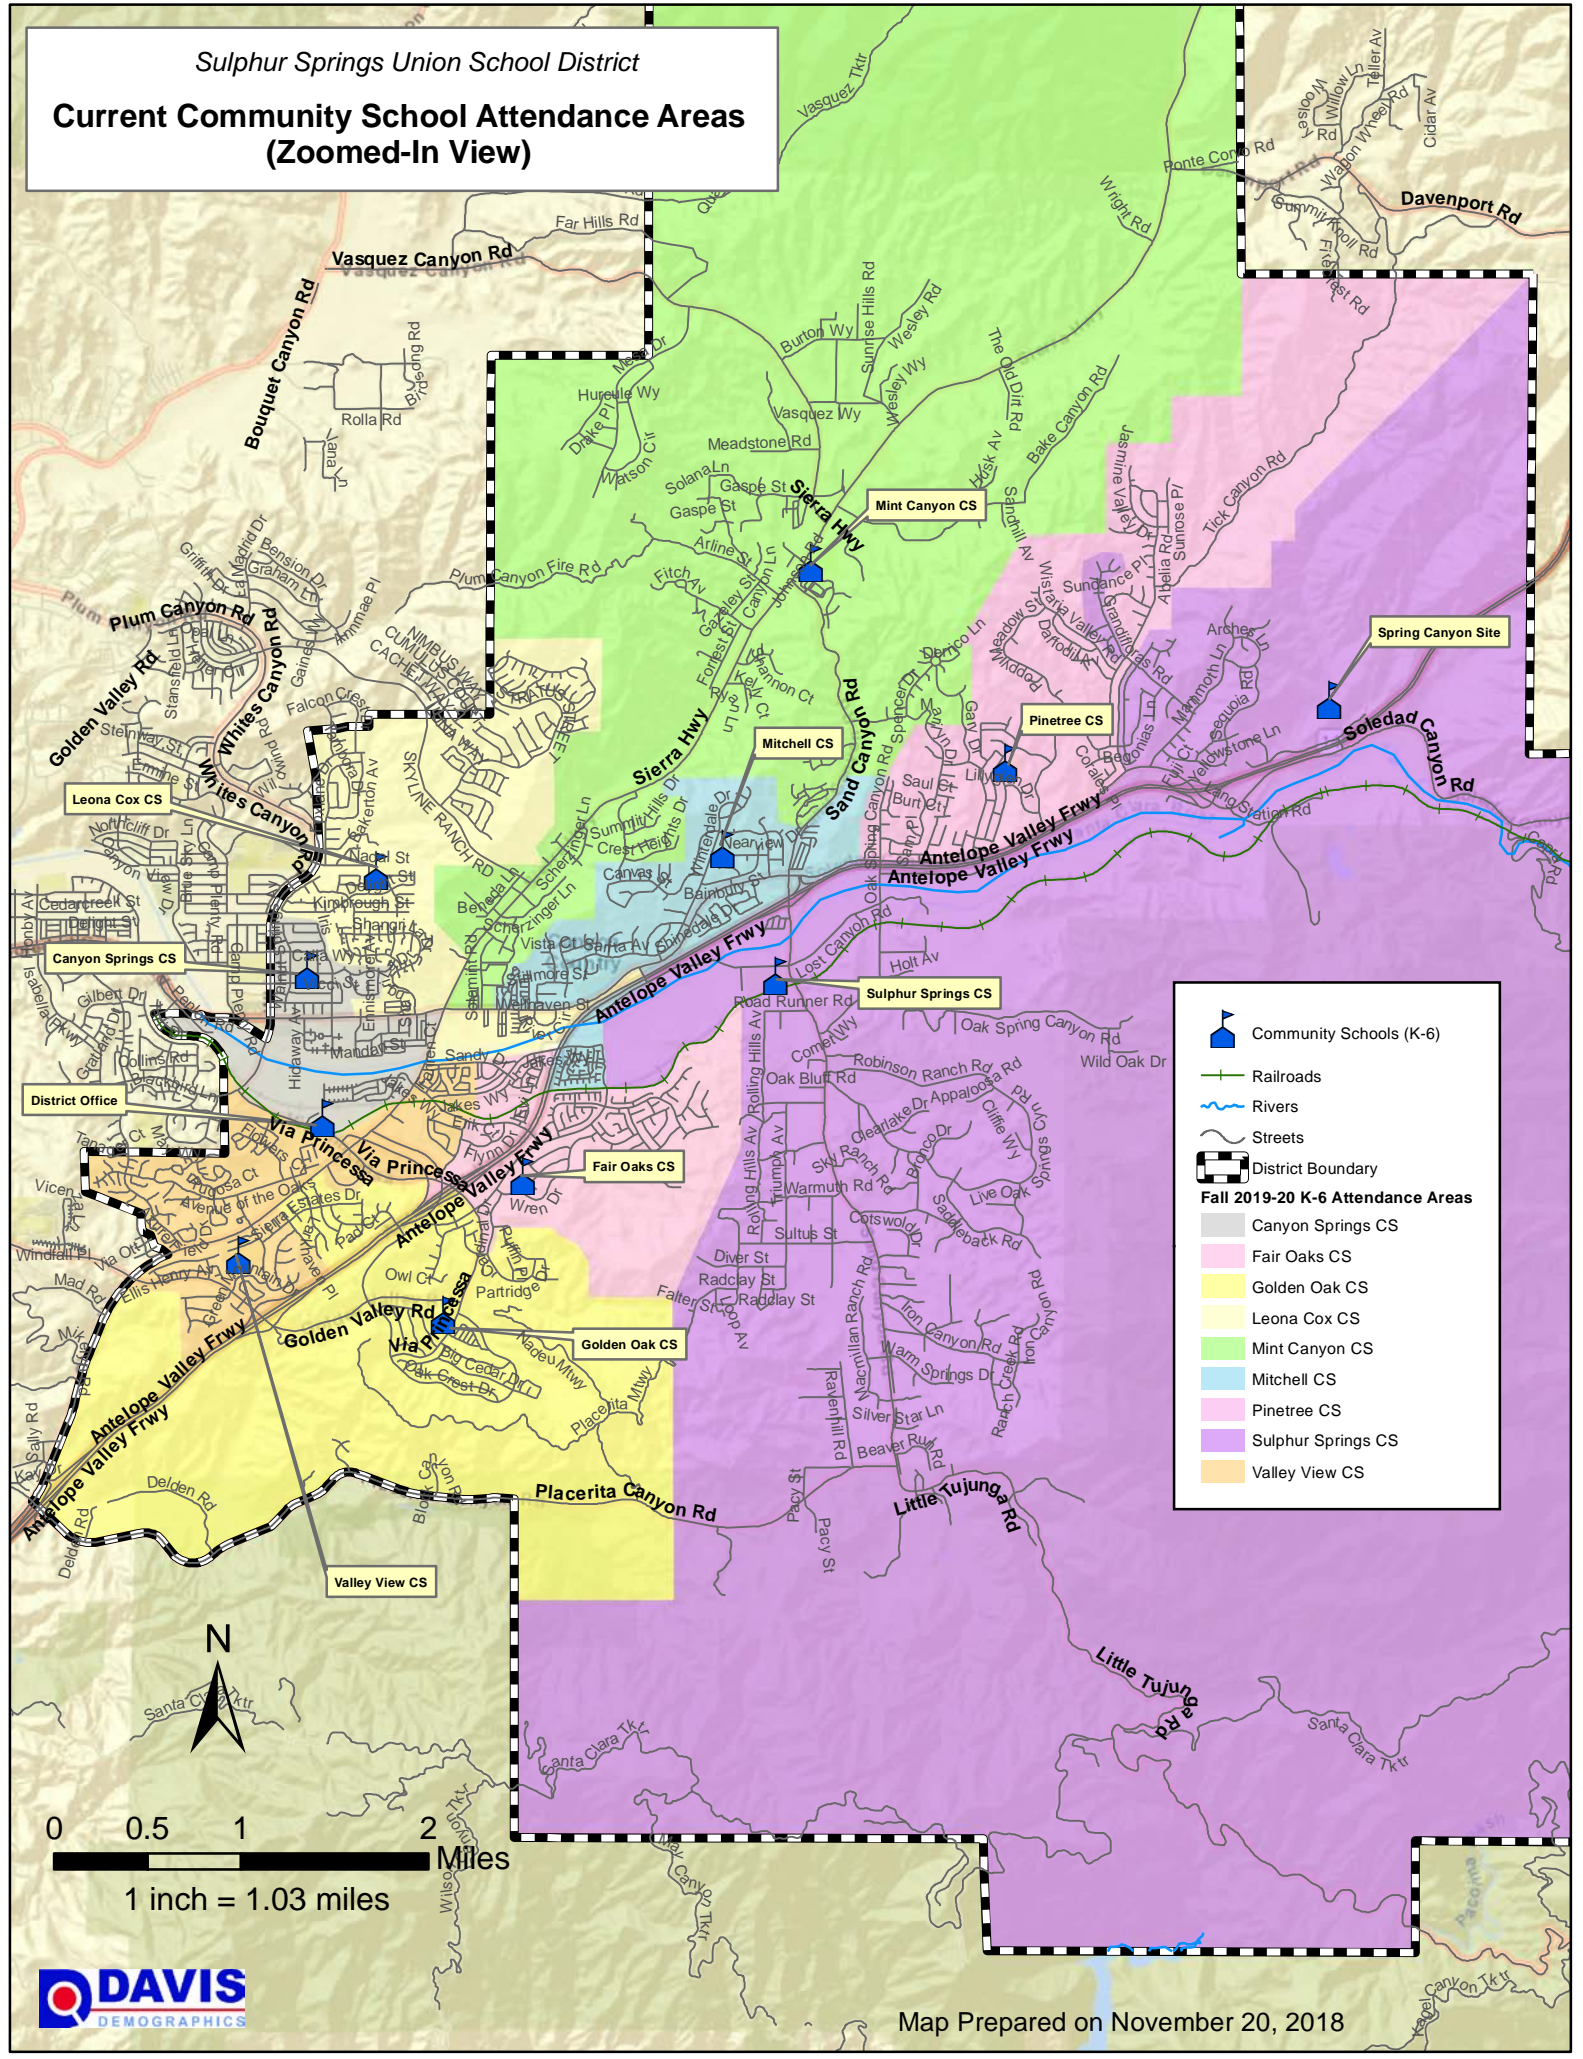

Sulphur Springs Union School District
Current Community School Attendance Areas
(Zoomed-In View)

Community Schools (K-6)

- Community Schools (K-6)
- Railroads
- Rivers
- Streets
- District Boundary

Fall 2019-20 K-6 Attendance Areas

- Canyon Springs CS
- Fair Oaks CS
- Golden Oak CS
- Leona Cox CS
- Mint Canyon CS
- Mitchell CS
- Pinetree CS
- Sulphur Springs CS
- Valley View CS

0 0.5 1 2 Miles
 1 inch = 1.03 miles

Map Prepared on November 20, 2018